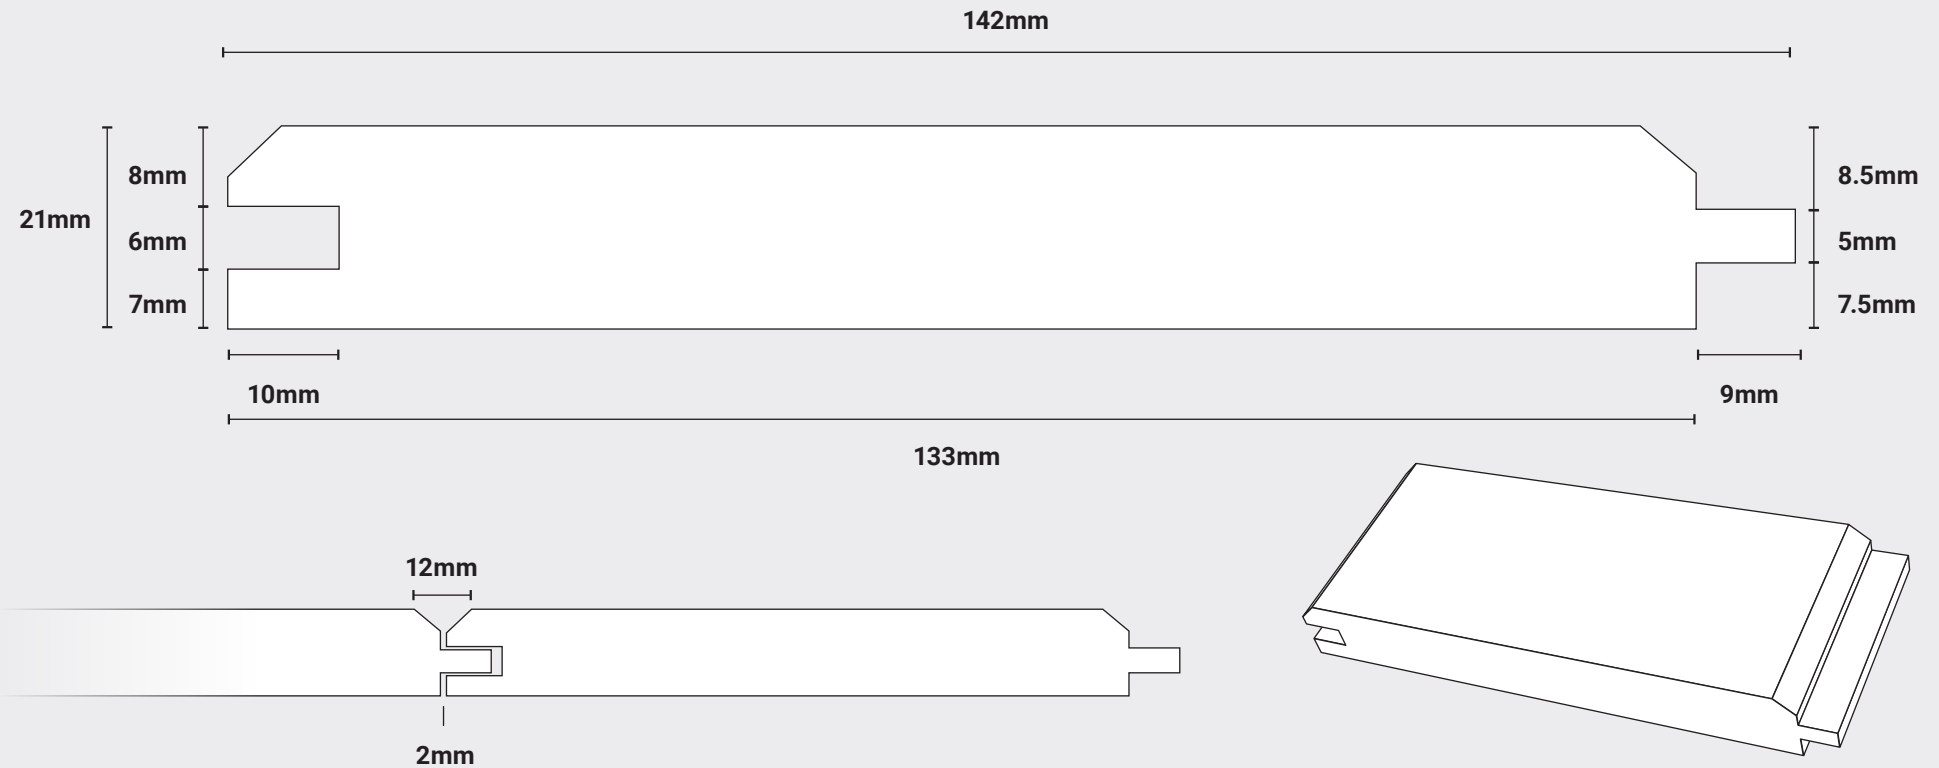

PT4R

NOT TO SCALE

Finished Size: 21mm x 142mm. Face Cover: 133mm Vertical

For further information please contact us: +44 (0)121 559 5511 sales@palmertimber.com
Palmer Timber Limited. Granville Works, Station Road, Cradley Heath, West Midlands B64 6PW

Palmer Timber reserves the right to alter dimensions and profile without prior notice